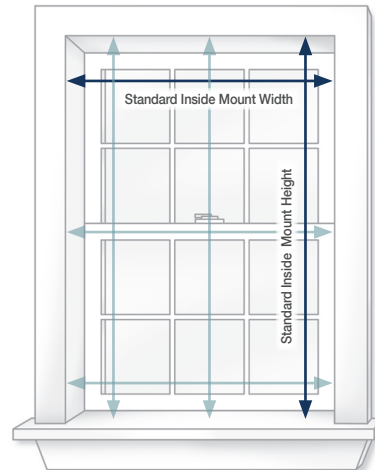

## Step One: Inside or Outside?

**INSIDE MOUNT** shows off your window trim, but requires sufficient depth to accommodate your chosen window coverings. Inside mounting is ideal for sash (double-hung) windows.

**Premium Cordless Roller Shades require 7/8" of depth to install (with headrail), or up to 3 3/4".**

INSIDE MOUNT

**OUTSIDE MOUNT** can offer somewhat better light-blocking, and covers up all of your window trim. For a casement window (window cranks, locks and screens on the inside), we recommend outside mount to avoid interference with these items. Some window coverings are available with spacer blocks or extension brackets to help clear obstructions like molding and window cranks—contact our customer service for additional assistance.

## Step Two: Measure

*For best results, use a steel tape measure and carefully measure to the nearest 1/8". All necessary measurement deductions are made in our factory.*

INSIDE MOUNT

Provide the exact measurements of each window opening, we will make the necessary deductions for inside mount.

1. Measure width from right to left in three locations; across the top, center and bottom. **Use the narrowest width.**
2. Measure height from top to bottom in three locations; left, center and right. **Use the longest length.**
3. Order product as Inside Mount.