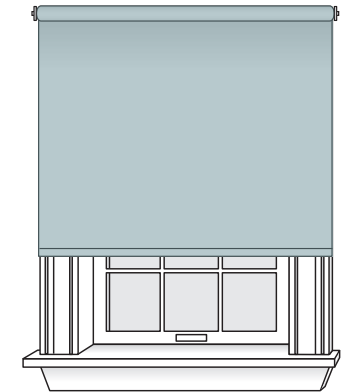

OUTSIDE MOUNT