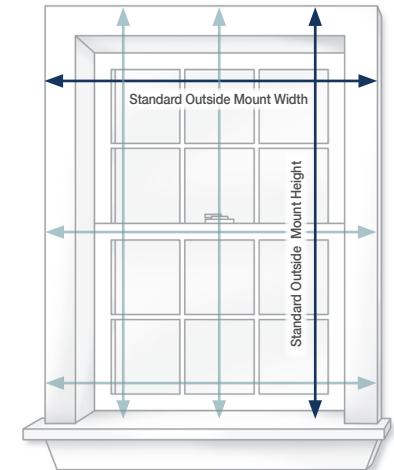

OUTSIDE MOUNT

Decide how much of your molding or wall you wish to cover, specify the exact width and height you want your product.

1. Measure width from right to left in three locations; across the top, center and bottom. **Use the largest width.**
2. Measure height from top to bottom in three locations; left, center and right. **Use the longest length.**
3. Order product as Outside Mount.